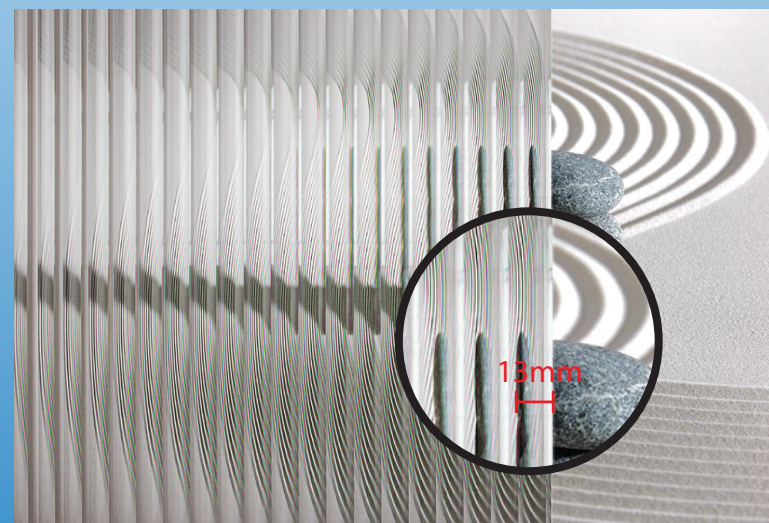

We are Specialist in :

- 1.Sun Control Films**
- 2.Decorative Films**
- 3.Safety Films**
- 4.Wall Covering Films**
- 5.Automotive Films**

Reeded Films

Line Size - 6mm
Film Size - Width 152cm x 30m

Reeded Glass

Line Size - 13mm
Film Size - Width 152cm X 30m

Reeded Films

Reeded Glass Lilac
Film Size 152cm x 30m

Reeded Glass Olive Green
Film Size 152cm x 30m

Reeded Glass Twilight Black
Film Size 152cm x 30m

Reeded Glass Gold
Film Size 152cm x 30m