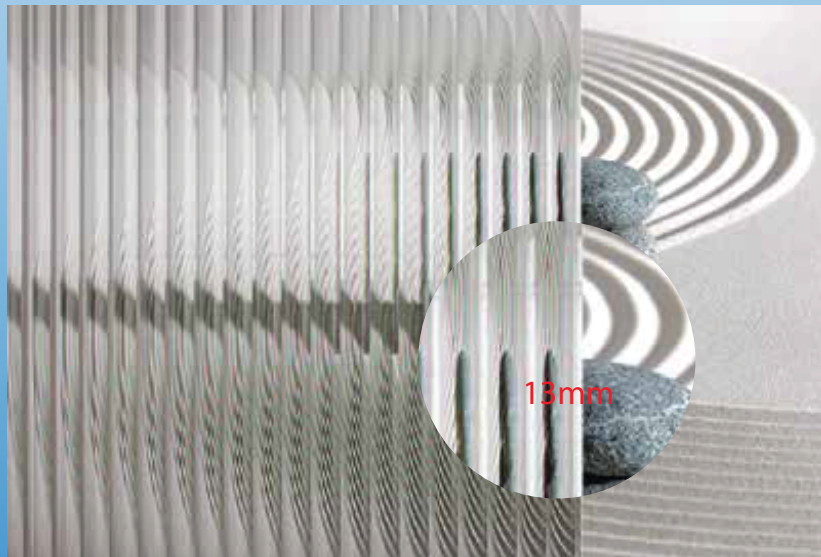

Reeded Films

Line Size - 13mm
Film Size - Width 152cm X 30m

Reeded Glass Lilac

Reeded Glass Green

Reeded Glass Black

CPF Emirates Trading LLC
Dubai

PO BOX 215171 WH no18, Rashid Warehouse, First Al Khail Street,
Al Quoz 1, Dubai, UAE Tel: +971 50 180 4547, Email: Info@cpfemirates.com